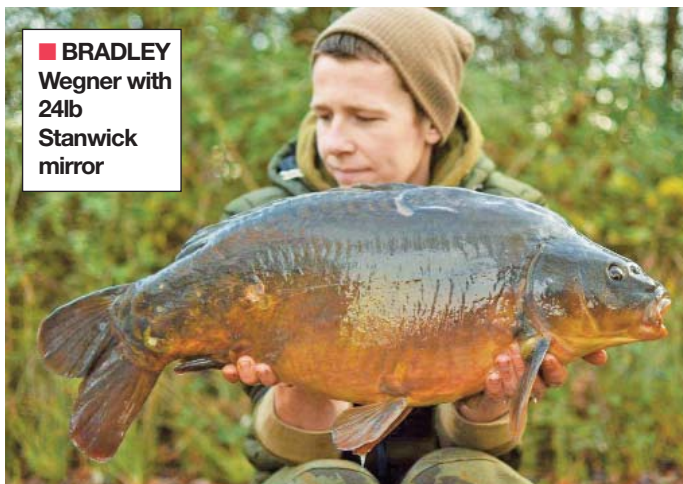

Almost 300lb goes on the scales as 19 happy rods enjoy...

An open match 'roach fest'!

ALMOST 300lb of ROACH – that was the amazing haul of redfins put together by just 19 anglers in a match on Lakeside.

The water, near Towcester, exceeded all expectations with roach queuing up to take baits in Sunday's Tove Valley Matchgroup silverfish open.

Maver MK's Ian Smith ran out winner with 20-5 as squad-mate Richard Lattimer made third on 19-3 – the pair 'bracketing' Towcester's Darren Pannell on 19-5.

● THE Ringer pairs series is still attracting a full-house for every match. Sunday's Boddington do went to Shane Hodgkinson and Nev Bailey (3 points) with Carl Singleton and Mike Hightower-Reeves on 7 ahead of Chris Senter and Max Jankoski, 11.

● NO-ONE was going to beat Black Horse in this year's Castle Ashby AT league and that is how it finished, with RAF winning the scrap for runners-up spot.

Final League placings: 'Horse 11, RAF 14, Milton Keynes 19, Browning 21, Royal Mail Northampton 29, 'Ashby A Team 22, 'Ashby Youth 41.

● STANWICK produced several 20s this week with Ollly Cruden getting a 25lb common and Brad Wegner a 24lb mirror.

● NENE and Towcester's Yardley canal knock-up saw Bas Eaton win with 12-4 of skimmers as Mick Goodridge had 7-8 and Brian Beard 5-2.

It was Goodridge's second 'frame' in three days, having won the West Mercia Police annual do with 5-15 on the Staffs & Worcester. Towcester a r e

■ **BRADLEY**
Wegner with
24lb
Stanwick
mirror